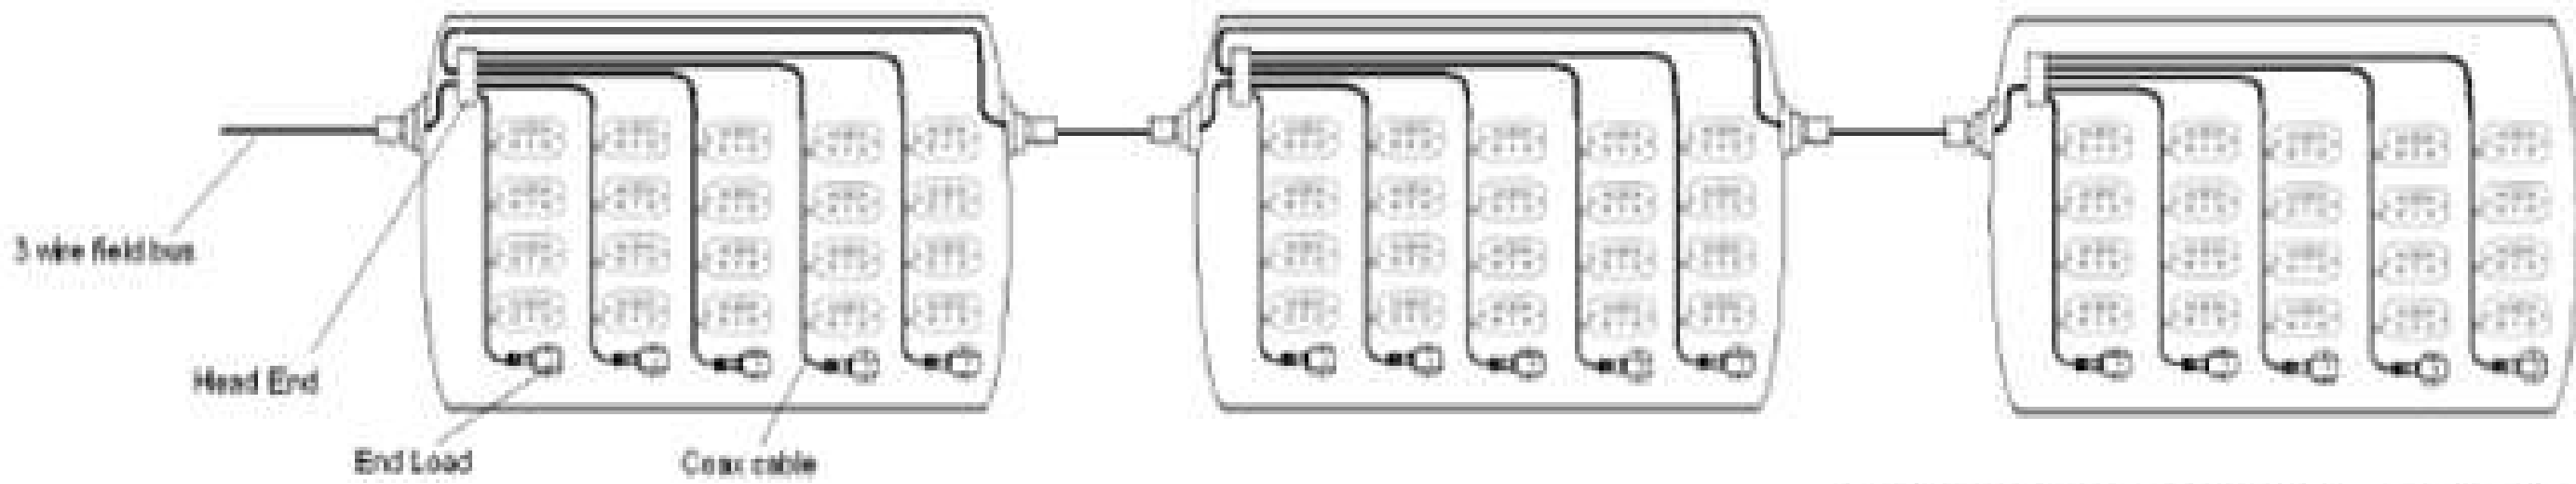

MULTIMEDIA
ENGINEERING

MULTILINGUAL SYSTEM BOAT APPLICATION

Sistema Aplicado en Trenes

MTP08 Compact System Train Application

C. Lopez DE 0030 Barcelona t +34933233101 www.mengenera.com
c.lopez@mengenera.com f +34933472474 www.workinglabs.com